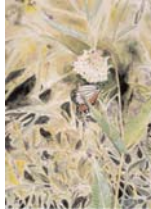

NOTE CARDS

Kansas landscapes and wildflowers by Kansas artists are great for sending

HOLIDAY GREETINGS!

Prints of oil and water color paintings by Doug Guess and Lisa Grossman.
\$10 -- pack of six (one image); \$16 -- variety pack of ten.

LISA GROSSMAN NOTE CARDS

PRINTS OF oil paintings of the Flint Hills. Photographed by James Nedresky.

Winterfield

Summer Clouds

Prairie Twilight

Sky Color Sketch

Shadowed Hills

DOUG GUESS NOTE CARDS

PRINTS OF watercolor paintings of native prairie wildflowers.

Downy Gentian

Mead's Milkweed

Prairie Storm

Rough Blazing Star

Summer Bouquet